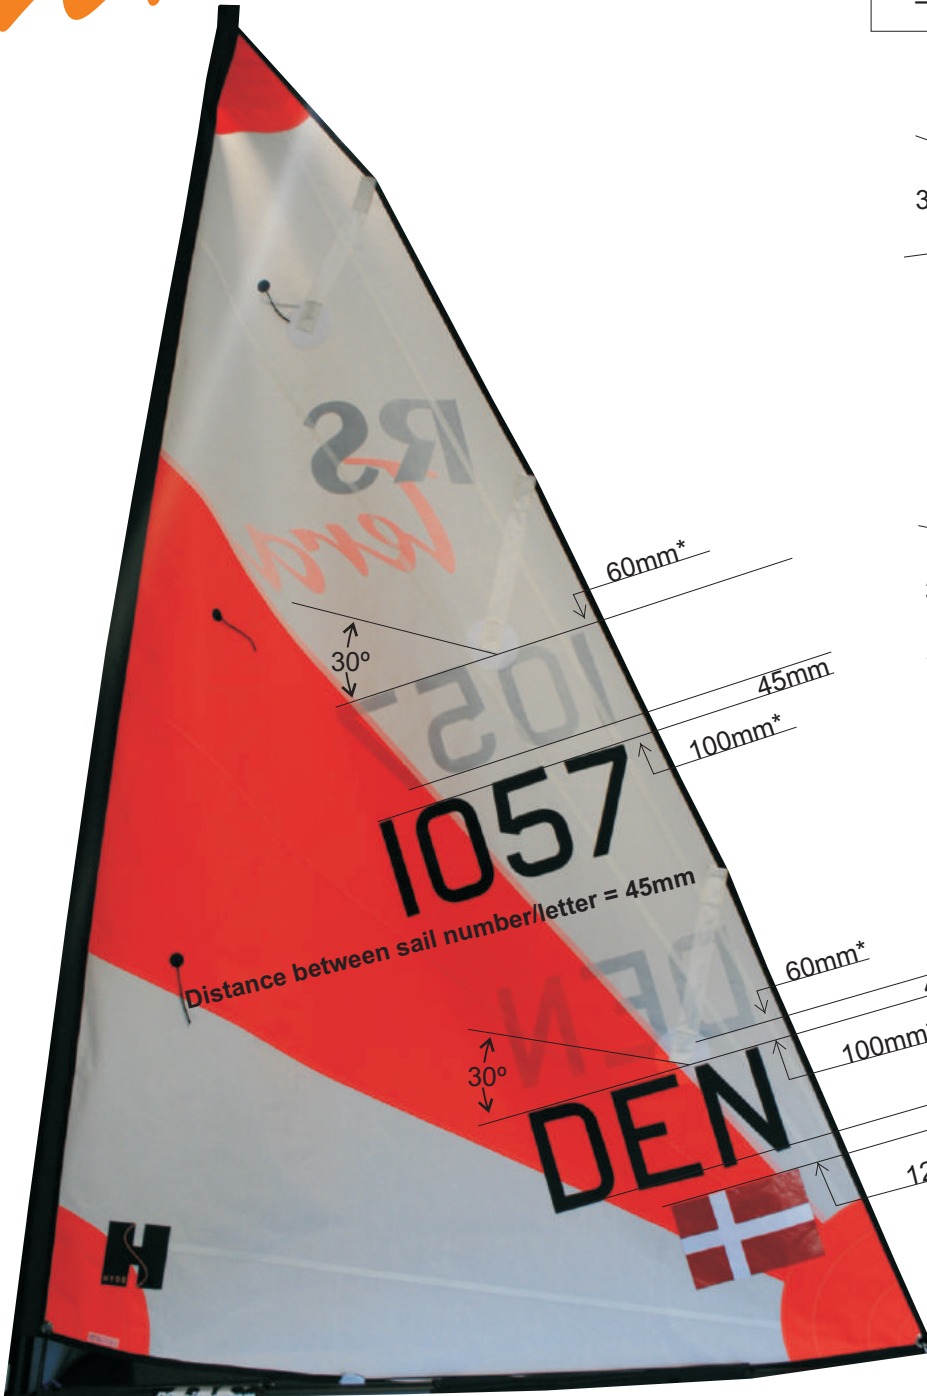

RS *Tera*

RS Tera Sport Sail Number/Letter Diagram

Sail Number/Letter = 230mm
Distance Between sail numbers = 45mm
* = Distance from leech

RS *Racing*

RS *Tera*

RS Tera Pro Sail Number/Letter Diagram

Sail Number/Letter = 230mm
Distance Between sail numbers = 45mm
* = Distance from leech

RS *Racing*