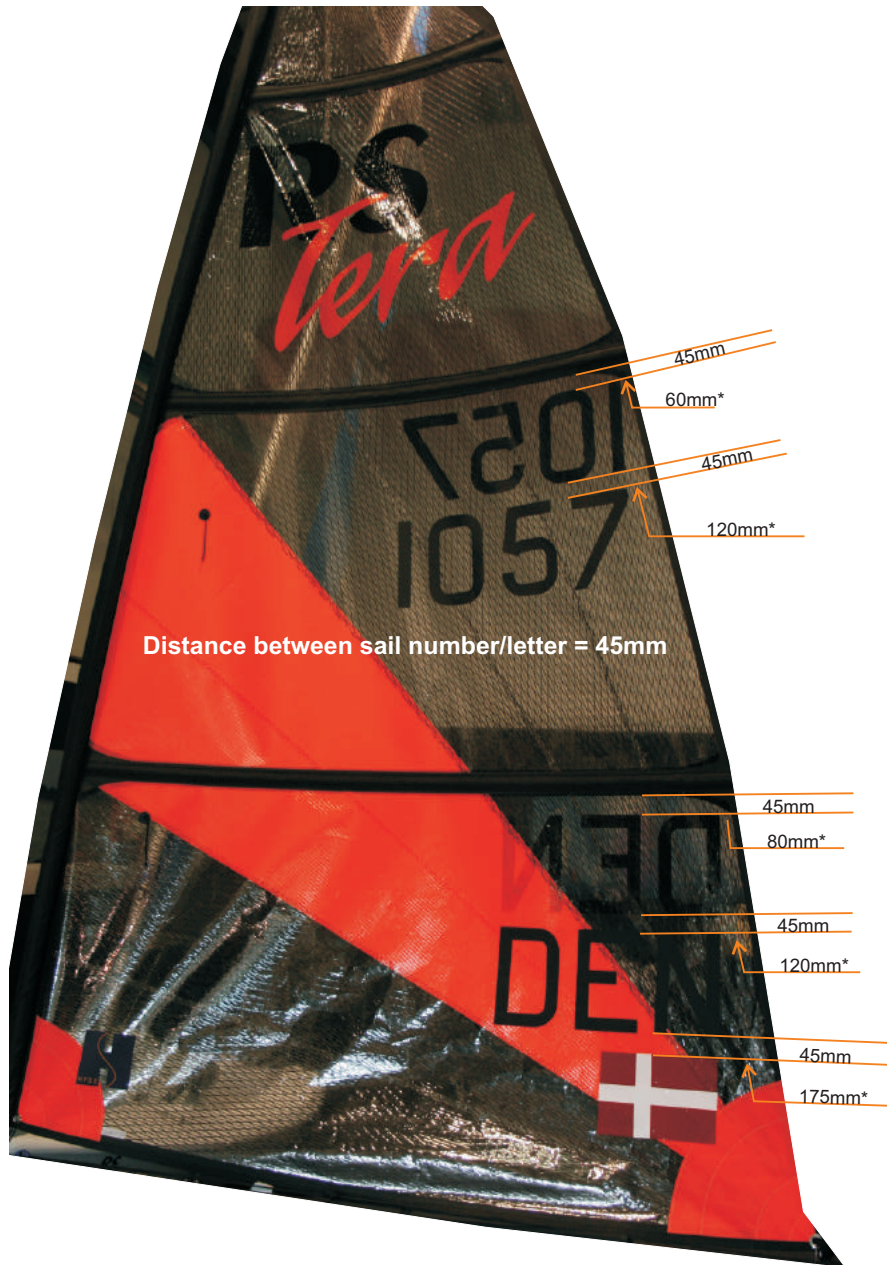

RS *Tera*

RS Tera Sport Sail Number/Letter Diagram

Sail Number/Letter = 230mm
Distance Between sail numbers = 45mm
* = Distance from leech

RS *Racing*

RS *Tera*

RS Tera Pro Sail Number/Letter Diagram

Sail Number/Letter = 230mm
Distance Between sail numbers = 45mm
* = Distance from leech

RS *Racing*